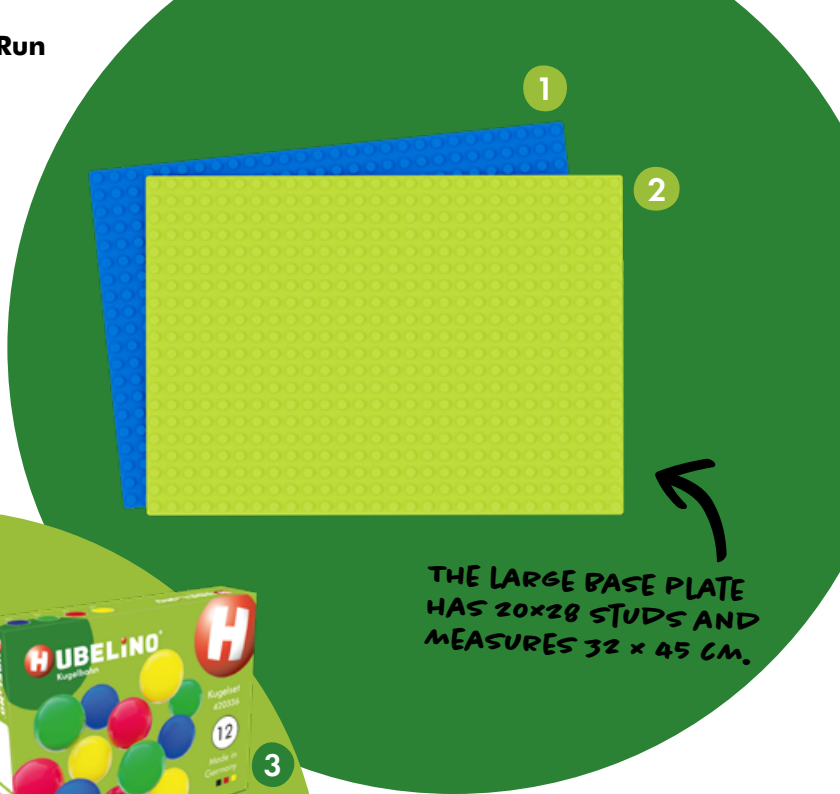

Hubelino Marble Run

Item	Item-No.	Age	MSRP*1
1. 20x28 Baseplate (blue)	420329	1.5+	14,99 €
2. 20x28 Baseplate (green)	420312	1.5+	14,99 €
3. Marble Set, one-tone (12 pcs)	420336	4+	9,99 €
4. Marble Set, two-tone (12 pcs)	420664	4+	9,99 €