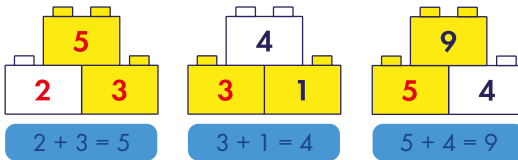

1

Item	Item-No.	Age	MSRP*1
1. Number Pyramids (Prof. Kortenkamp's Learning Blocks)	410214	6+	119,99 €

*1 Manufacturer's Suggested Retail Price