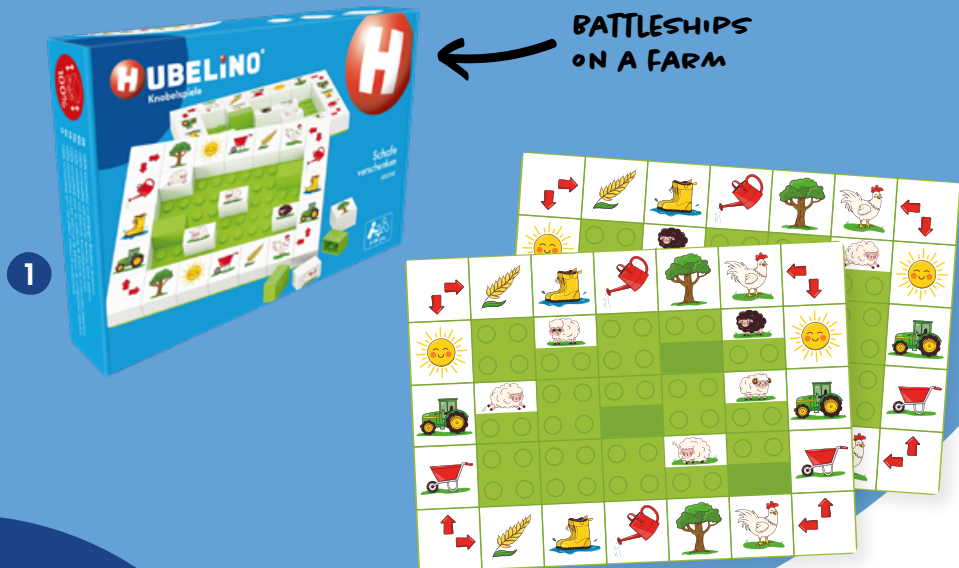

BATTLESHIPS ON A FARM

1