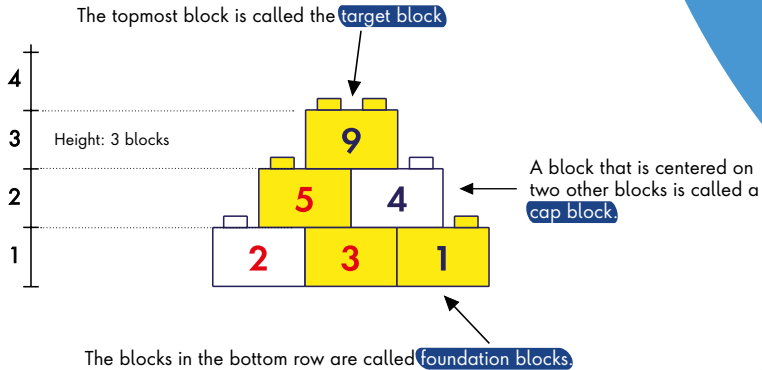

How do number pyramids work?

The sum rule applies everywhere.