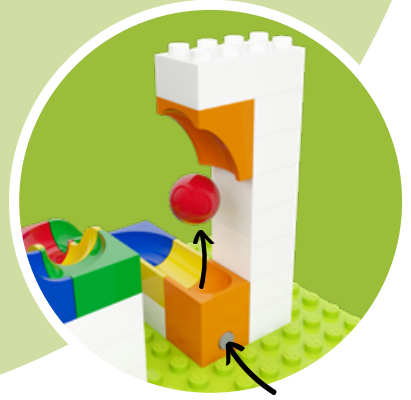

6

Item	Item-No.	Age	MSRP*1
5. 55-Piece Run Elements Set	420473	4+	49,99 €
6. 128-Piece Run Elements Set	420381	4+	99,99 €

SHOOTS THE MARBLE UP
TO 7 BLOCKS UPWARDS

Expand your marble run with exciting special components for additional fun.