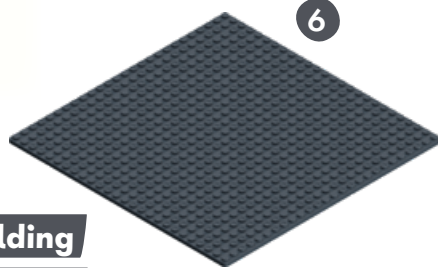

100% compatible with building blocks from other manufacturers.

Item	Item-No.	Age	MSRP*1
4. Marble Run Set Gausskanone (70 pcs)	440006	8+	69,99 €
5. Construction Set M (78 pcs)	440013	8+	59,99 €
6. Baseplate (26x26)	440037	8+	9,99 €